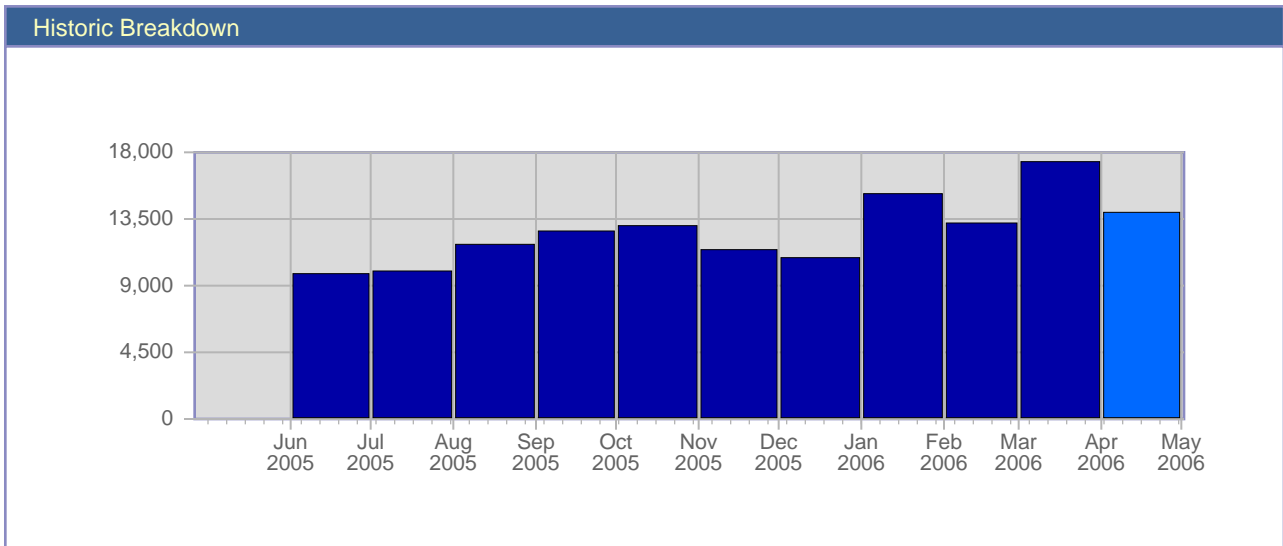

Traffic Reports Visits

| Report Description | |
|---------------------|---------------------------------------|
| Report Description: | Visits during the month of April 2006 |
| Report Range: | Month of April 2006 |
| Report Scope: | Historical Data |