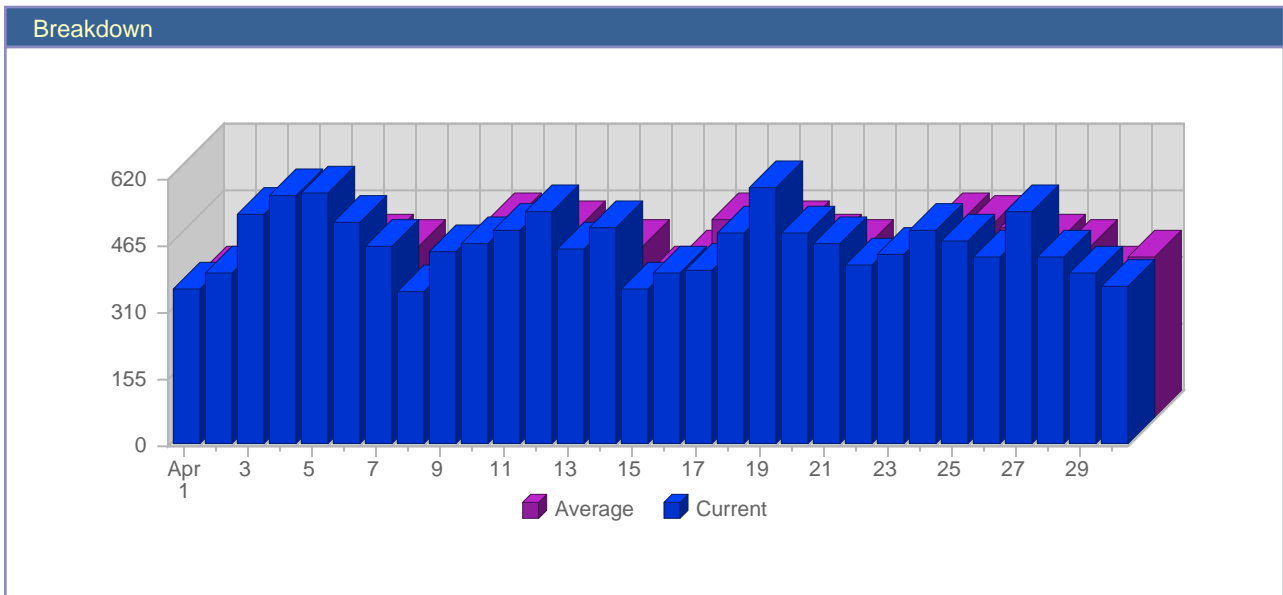

Traffic Reports Visits

| Report Description | |
|---------------------|---------------------------------------|
| Report Description: | Visits during the month of April 2006 |
| Report Range: | Month of April 2006 |
| Report Scope: | Historical Data |